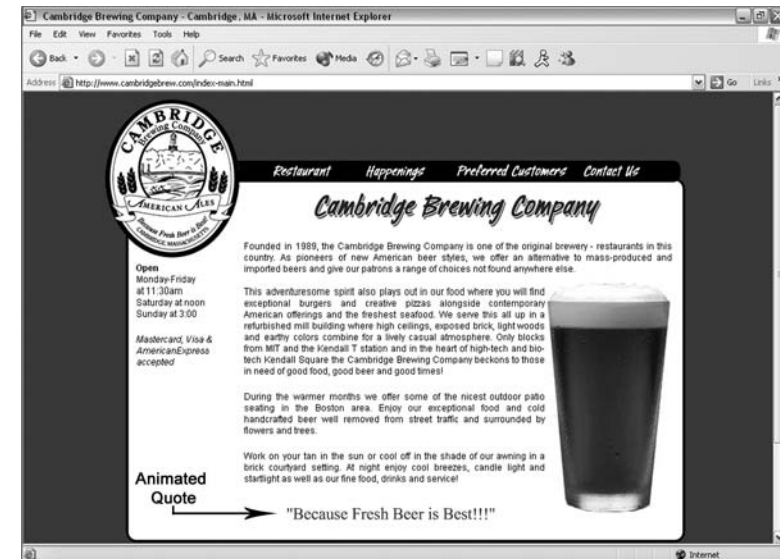

Home Page

After the animation is done the page will then jump to your home page. This is where your introduction text will appear along with a photograph or graphic image and an animated quote. Please note that this is just an example.